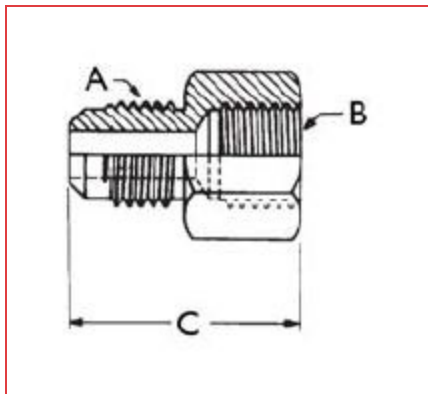

ITEM # A 04977, 45° FLARE FITTINGS - CONNECTORS - HALF UNION - FLARE TO NPTFI

[Specifications](#) | [Dimensions](#) | [Packaging](#)

Specifications

Universal Category Code	U3-10E
Connection Size	5/8 in
End Type	Flare
Second Connection Size	3/4 in
Second End Type	NPTFI
MAP	48 bar 700 psi
Weight	0.286 lb

Dimensions

A	5/8 in
B	0.75 in
C	1.91 in
HEX	1 1/4 in

Packaging

Box (Qty)	10
------------------	----